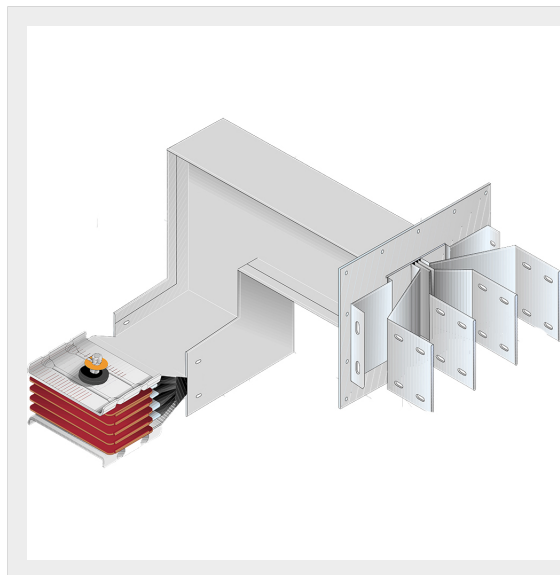

BTICINO &gt; ZUCCHINI busbar &gt; High power busbar &gt; SCP Supercompact &gt; Connection interface with vertical + horizontal elbow

## 65391568P

Busbar outlet element with vertical + horizontal elbow for busbar SCP - Type 7 Cu - In= 5000A - double bar