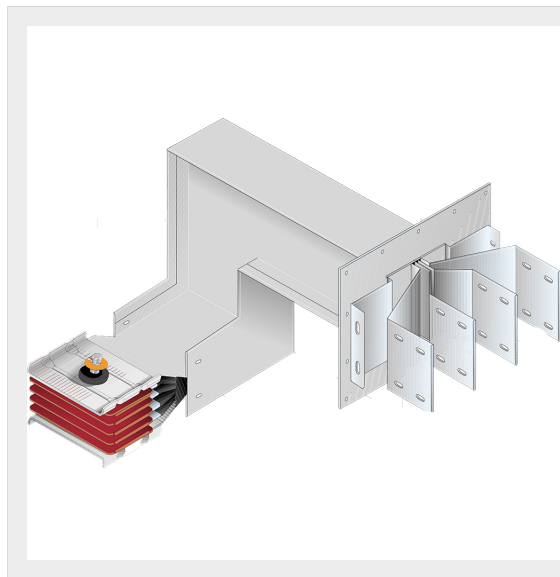

BTICINO > ZUCCHINI busbar > High power busbar > SCP Supercompact > Connection interface with vertical + horizontal elbow

65391566P

Busbar outlet element with vertical + horizontal elbow for busbar SCP - Type 7 Cu - In= 4000A - double bar

Technical features

Brand	BTicino
Standard reference	CEI EN 61439-6
Rated voltage	1000Va.c.
Rated current	4000A
Protection index	IP55
Series	SCP

Documentation

 [Busbar catalogue](#)