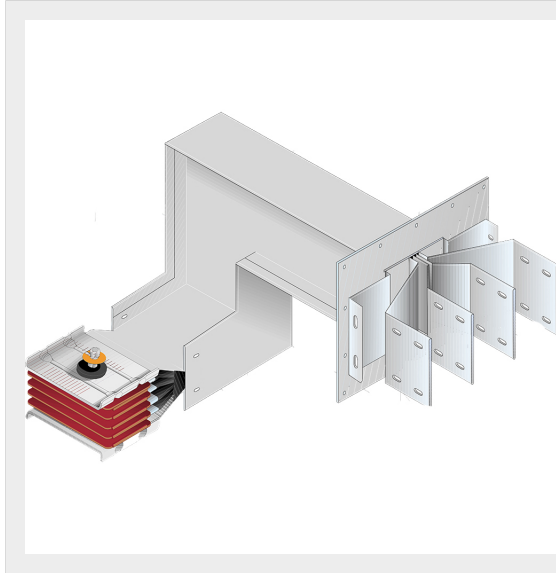

BTICINO > ZUCCHINI busbar > High power busbar > SCP Supercompact > Connection interface with vertical + horizontal elbow

65391558P

Busbar outlet element with vertical + horizontal elbow for busbar SCP - Type 6 Cu - In= 5000A - double bar

Technical features

Brand	BTicino
Standard reference	CEI EN 61439-6
Rated voltage	1000Vac
Rated current	5000A
Protection index	IP55
Series	SCP

Documentation

 [Busbar catalogue](#)