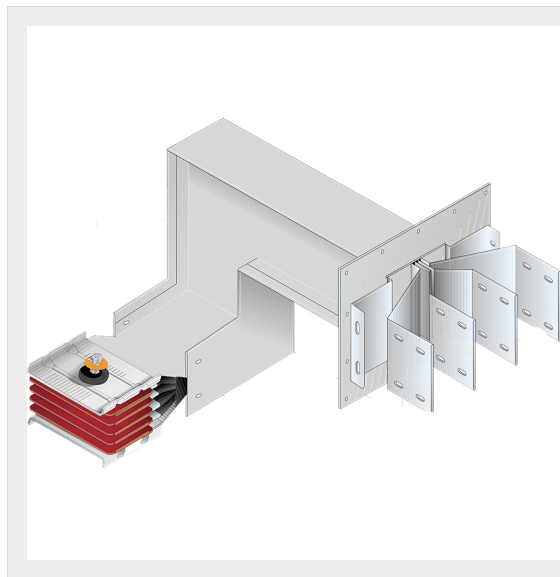

BTICINO > ZUCCHINI busbar > High power busbar > SCP Supercompact > Connection interface with vertical + horizontal elbow

**65391555P**

Busbar outlet element with vertical + horizontal elbow for busbar SCP - Type 6 Cu - In= 3200A - double bar

Technical features

Brand	BTicino
Standard reference	CEI EN 61439-6
Rated voltage	1000Vac
Rated current	3200A
Protection index	IP55
Series	SCP

Documentation

 [Busbar catalogue](#)