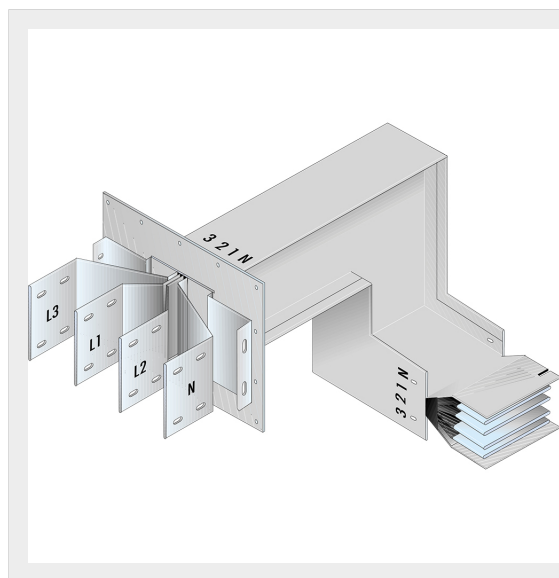

BTICINO > ZUCCHINI busbar > High power busbar > SCP Supercompact > Connection interface with vertical + horizontal elbow

65391535P

Busbar outlet element with vertical + horizontal elbow for busbar SCP - Type 4 Cu - In= 3200A - double bar

Technical features

Brand	BTicino
Standard reference	CEI EN 61439-6
Rated voltage	1000Va.c.
Rated current	3200A
Protection index	IP55
Series	SCP

Documentation

 [Busbar catalogue](#)