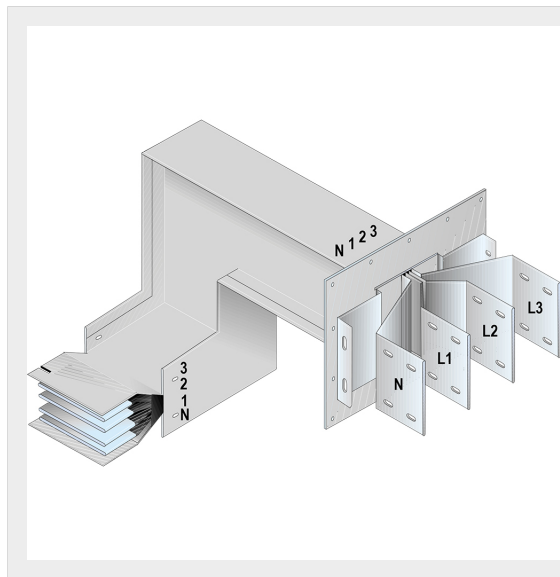

BTICINO > ZUCCHINI busbar > High power busbar > SCP Supercompact > Connection interface with vertical + horizontal elbow

**65391516P**

Busbar outlet element with vertical + horizontal elbow for busbar SCP - Type 2 Cu - In= 4000A - double bar

Technical features

Brand	BTicino
Standard reference	CEI EN 61439-6
Rated voltage	1000Va.c.
Rated current	4000A
Protection index	IP55
Series	SCP

Documentation

 [Busbar catalogue](#)