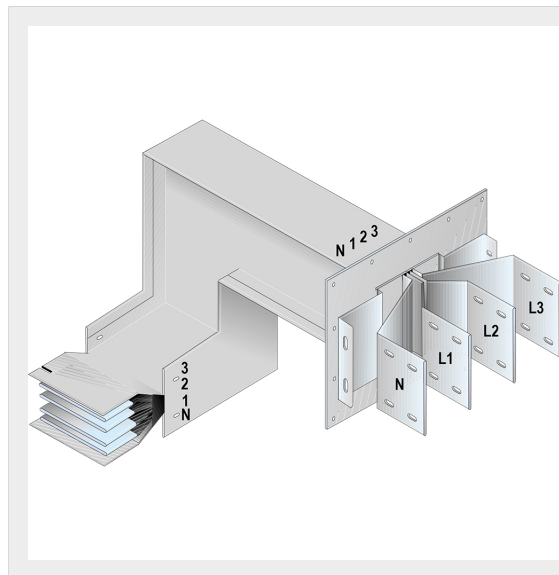

BTICINO > ZUCCHINI busbar > High power busbar > SCP Supercompact > Connection interface with vertical + horizontal elbow

**65391515P**

Busbar outlet element with vertical + horizontal elbow for busbar SCP - Type 2 Cu - In= 3200A - double bar

Technical features

Brand	BTicino
Standard reference	CEI EN 61439-6
Rated voltage	1000V
Rated current	3200A
Protection index	IP55
Series	SCP

Documentation

 [Busbar catalogue](#)