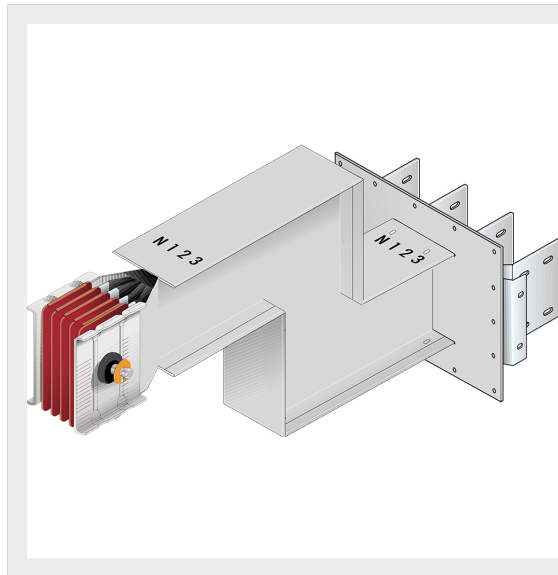

BTICINO > ZUCCHINI busbar > High power busbar > SCP Supercompact > Connection interface with double vertical elbow

**65391468P**

Busbar outlet element with double vertical elbow for busbar SCP
- Type 3 Cu - In= 5000A - double bar

Technical features

Brand	BTicino
Standard reference	CEI EN 61439-6
Rated voltage	1000V
Rated current	5000A
Protection index	IP55
Series	SCP

Documentation

 [Busbar catalogue](#)