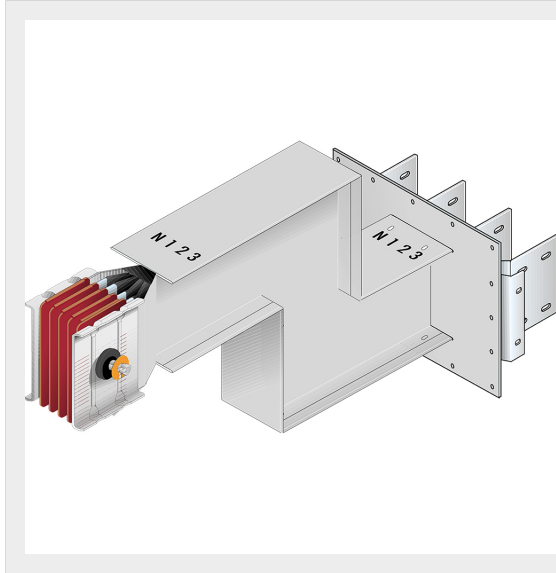

BTICINO > ZUCCHINI busbar > SCP Supercompact > Connection interface with double vertical elbow

65391468P

Busbar outlet element with double vertical elbow for busbar SCP
- Type 3 Cu - In= 5000A - double bar

Technical features

Protection index	IP55
Standard reference	CEI EN 61439-6
Rated voltage	1000V
Rated current	5000A
Series	SCP

Documentation

 [Busbar catalogue](#)