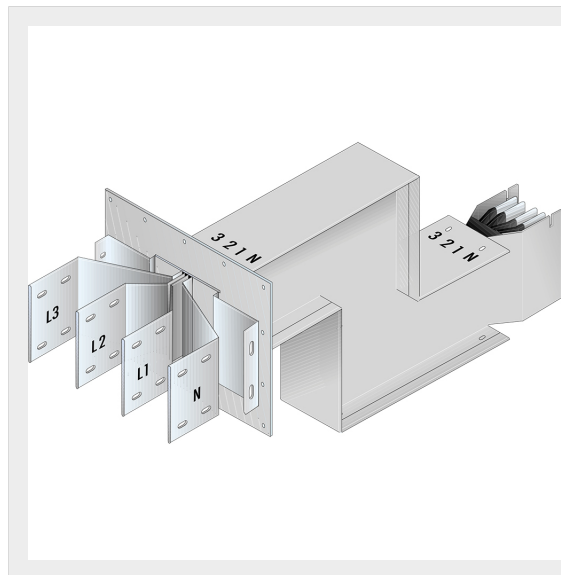

BTICINO > ZUCCHINI busbar > High power busbar > SCP Supercompact > Connection interface with double vertical elbow

65391456P

Busbar outlet element with double vertical elbow for busbar SCP
- Type 2 Cu - In= 4000A - double bar

Technical features

Brand	BTicino
Standard reference	CEI EN 61439-6
Rated voltage	1000V
Rated current	4000A
Protection index	IP55
Series	SCP

Documentation

 [Busbar catalogue](#)