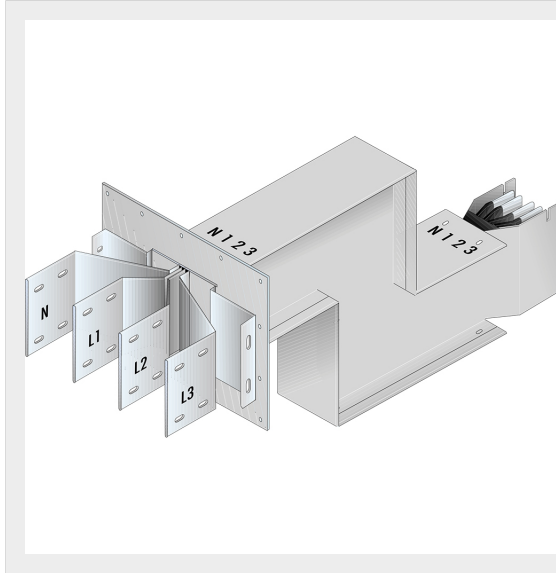

BTICINO > ZUCCHINI busbar > High power busbar > SCP Supercompact > Connection interface with double vertical elbow

65391445P

Busbar outlet element with double vertical elbow for busbar SCP
- Type 1 Cu - In= 3200A - double bar

Technical features

Brand	BTicino
Standard reference	CEI EN 61439-6
Rated voltage	1000V
Rated current	3200A
Protection index	IP55
Series	SCP

Documentation

 [Busbar catalogue](#)