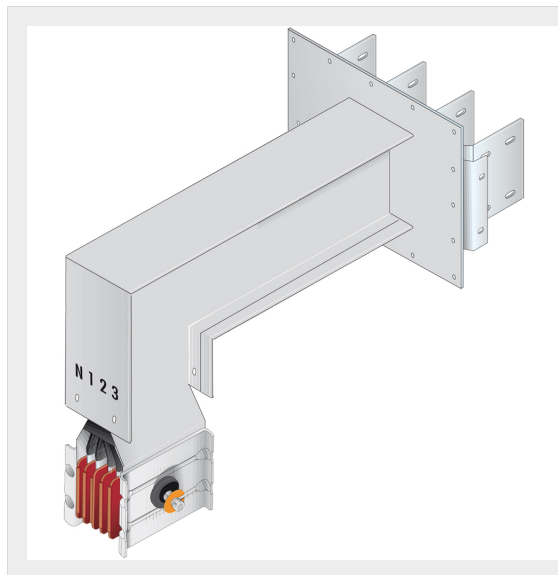

BTICINO > ZUCCHINI busbar > High power busbar > SCP Supercompact > Connection interface with vertical elbow

**65391428P**Busbar outlet element with vertical elbow for busbar SCP - Type
3 Cu - In= 5000A - double bar

Technical features

Brand	BTicino
Standard reference	CEI EN 61439-6
Rated voltage	1000V
Rated current	5000A
Protection index	IP55
Series	SCP

Documentation

 [Busbar catalogue](#)