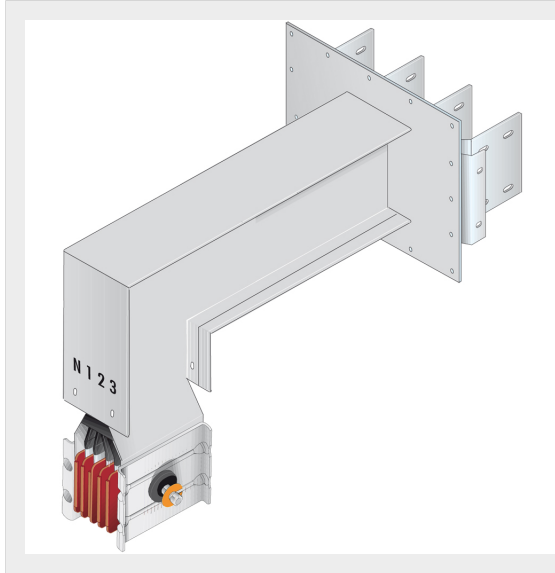

BTICINO > ZUCCHINI busbar > High power busbar > SCP Supercompact > Connection interface with vertical elbow

65391425P

Busbar outlet element with vertical elbow for busbar SCP - Type 3 Cu - In= 3200A - double bar

Technical features

Brand	BTicino
Standard reference	CEI EN 61439-6
Rated voltage	1000V
Rated current	3200A
Protection index	IP55
Series	SCP

Documentation

 [Busbar catalogue](#)