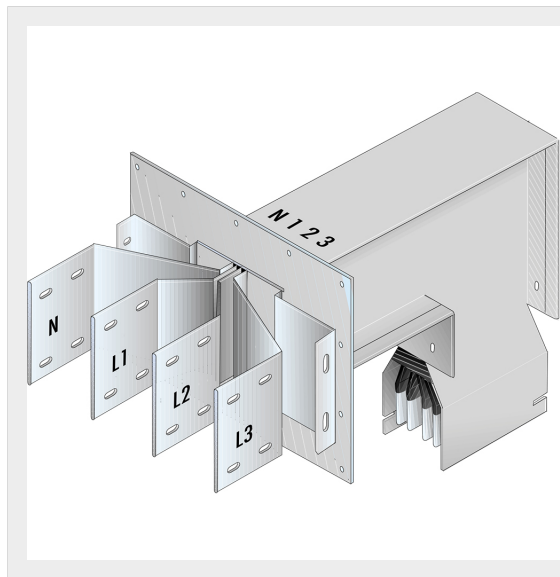

BTICINO &gt; ZUCCHINI busbar &gt; High power busbar &gt; SCP Supercompact &gt; Connection interface with vertical elbow

**65391406P**Busbar outlet element with vertical elbow for busbar SCP - Type  
1 Cu - In= 4000A - double bar

## Technical features

Brand	BTicino
Standard reference	CEI EN 61439-6
Rated voltage	1000V
Rated current	4000A
Protection index	IP55
Series	SCP