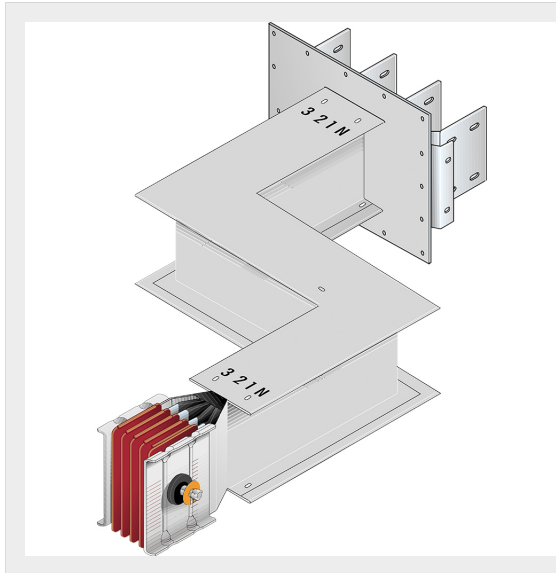

BTICINO &gt; ZUCCHINI busbar &gt; High power busbar &gt; SCP Supercompact &gt; Connection interface with double horizontal elbow

## 65391375P

Busbar outlet element with double horizontal elbow for busbar SCP - Type 4 Cu - In= 3200A - double bar

### Technical features

Brand	BTicino
Standard reference	CEI EN 61439-6
Rated voltage	1000Va.c.
Rated current	3200A
Protection index	IP55
Series	SCP