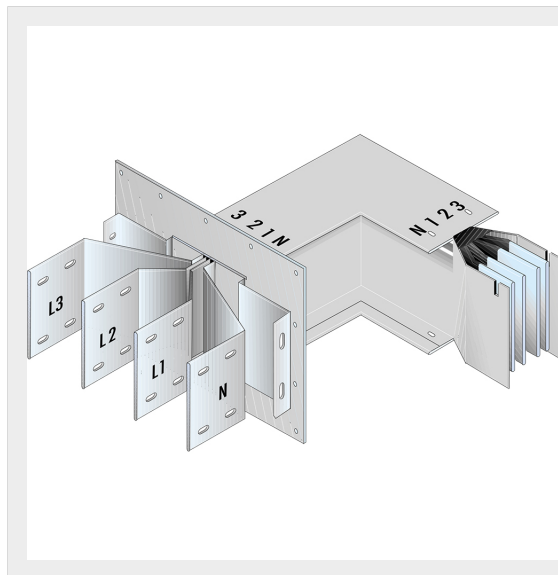

BTICINO &gt; ZUCCHINI busbar &gt; High power busbar &gt; SCP Supercompact &gt; Connection interface with horizontal elbow

**65391318P**Busbar outlet element with horizontal elbow for busbar SCP -  
Type 2 Cu - In= 5000A - double bar

## Technical features

Brand	BTicino
Standard reference	CEI EN 61439-6
Rated voltage	1000Va.c.
Rated current	5000A
Protection index	IP55
Series	SCP