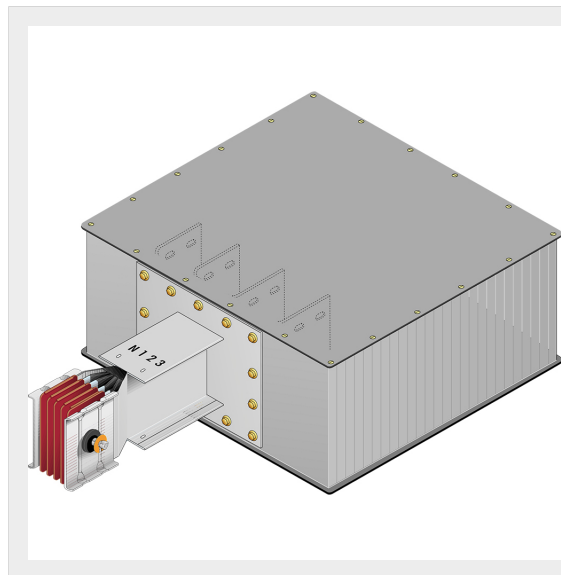

BTICINO > ZUCCHINI busbar > High power busbar > SCP Supercompact > Headboard power supply boxes

**65391118P**

Head supply tap-off box (left) SCP Cu - In= 5000A - double bar

Technical features

Brand	BTicino
Standard reference	CEI EN 61439-6
Rated voltage	1000Va.c.
Rated current	5000A
Protection index	IP55
Series	SCP