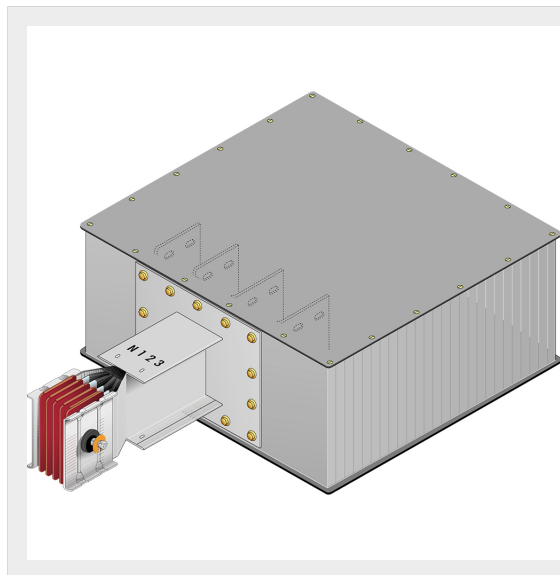

BTICINO > ZUCCHINI busbar > High power busbar > SCP Supercompact > Headboard power supply boxes

**65391116P**

Head supply tap-off box (left) SCP Cu - In= 4000A - double bar

Technical features

Brand	BTicino
Standard reference	CEI EN 61439-6
Rated voltage	1000V
Rated current	4000A
Protection index	IP55
Series	SCP