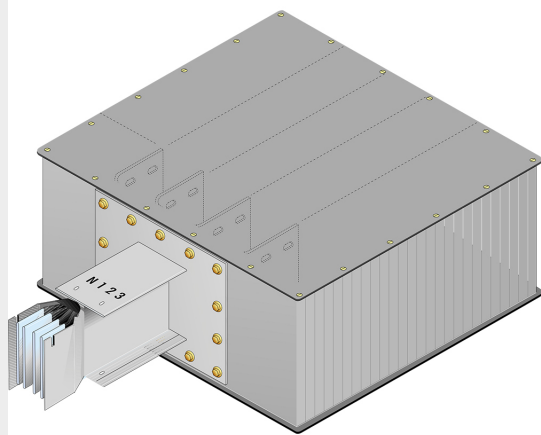

BTICINO &gt; ZUCCHINI busbar &gt; High power busbar &gt; SCP Supercompact &gt; Headboard power supply boxes

**65391106P**

Head supply tap-off box (right) SCP Cu - In= 4000A - double bar

## Technical features

Brand	BTicino
Standard reference	CEI EN 61439-6
Rated voltage	1000V
Rated current	4000A
Protection index	IP55
Series	SCP