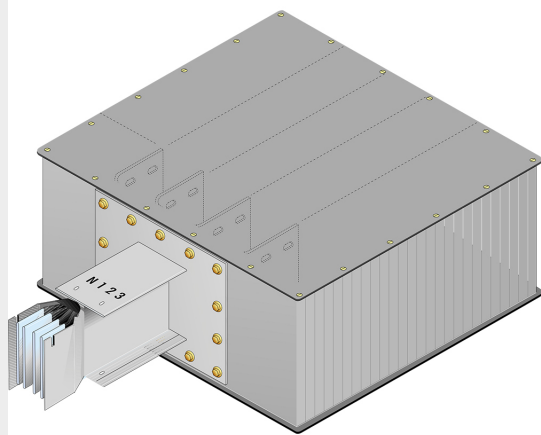

BTICINO > ZUCCHINI busbar > High power busbar > SCP Supercompact > Headboard power supply boxes

65391105P

Head supply tap-off box (right) SCP Cu - In= 3200A - double bar

Technical features

Brand	BTicino
Standard reference	CEI EN 61439-6
Rated voltage	1000V
Rated current	3200A
Protection index	IP55
Series	SCP