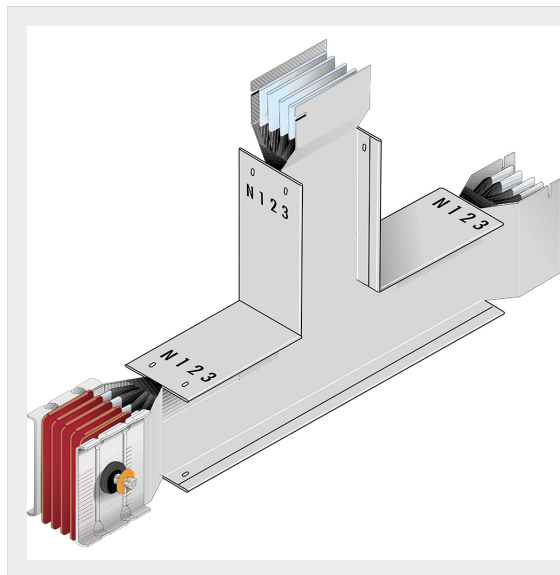

BTICINO > ZUCCHINI busbar > High power busbar > SCP Supercompact > Vertical T-elements

**65390838P**

Vertical T element SCP - Type 4 Cu - In= 5000A - double bar

Technical features

Brand	BTicino
Standard reference	CEI EN 61439-6
Rated voltage	1000Vac
Rated current	5000A
Protection index	IP55
Series	SCP