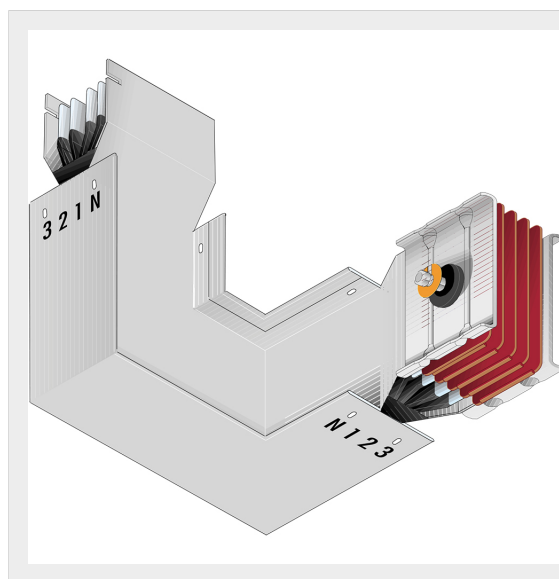

> SCP Supercompact > Double horizontal + vertical elbows

65390638P

Double horizontal + vertical elbows SCP - Type 4 Cu - In= 5000A
- double bar

Technical features

Brand	BTicino
Standard reference	CEI EN 61439-6
Rated voltage	1000Vac
Rated current	5000A
Protection index	IP55
Series	SCP