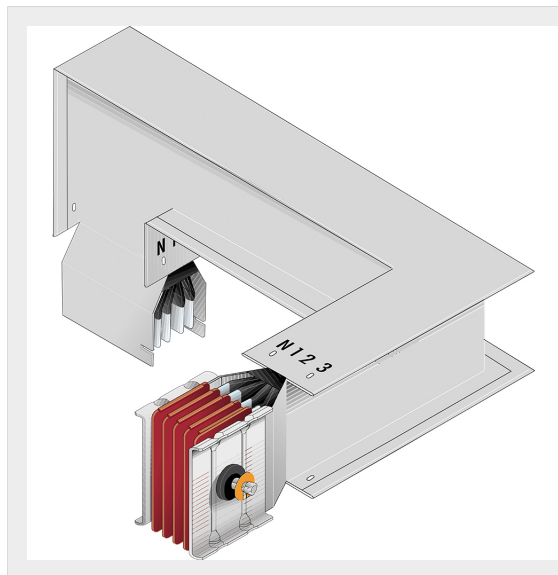

BTICINO > ZUCCHINI busbar > SCP Supercompact > Double horizontal + vertical elbows

65390626P

Double horizontal + vertical elbows SCP - Type 3 Cu - In= 4000A
- double bar

Technical features

Protection index	IP55
Standard reference	CEI EN 61439-6
Rated voltage	1000V
Rated current	4000A
Series	SCP