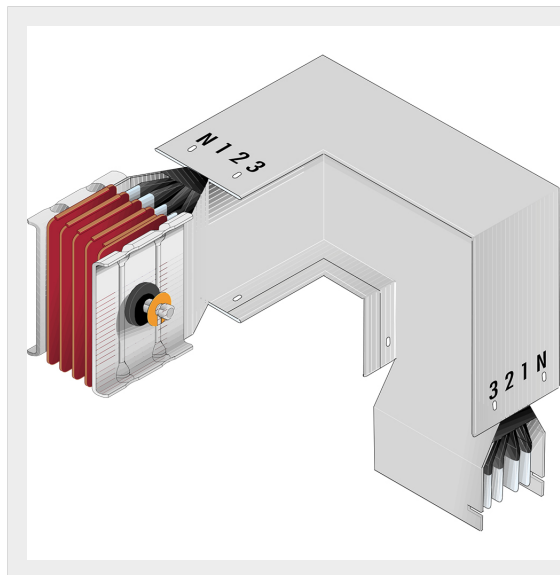

BTICINO > ZUCCHINI busbar > High power busbar > SCP Supercompact > Double horizontal + vertical elbows

**65390606P**Double horizontal + vertical elbows SCP - Type 1 Cu - In= 4000A
- double bar

Technical features

Brand	BTicino
Standard reference	CEI EN 61439-6
Rated voltage	1000Vac
Rated current	4000A
Protection index	IP55
Series	SCP

Documentation

 [Busbar catalogue](#)