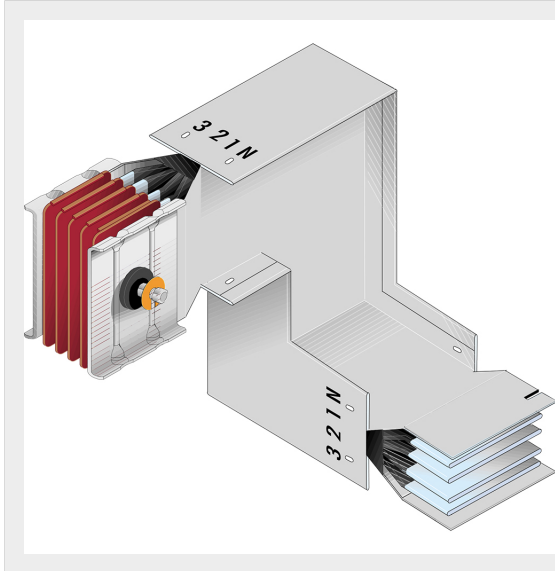

BTICINO > ZUCCHINI busbar > High power busbar > SCP Supercompact > Double vertical + horizontal elbows

**65390538P**Double vertical + horizontal elbows SCP - Type 4 Cu - In= 5000A
- double bar

Technical features

Brand	BTicino
Standard reference	CEI EN 61439-6
Rated voltage	1000V
Rated current	5000A
Protection index	IP55
Series	SCP

Documentation

 [Busbar catalogue](#)