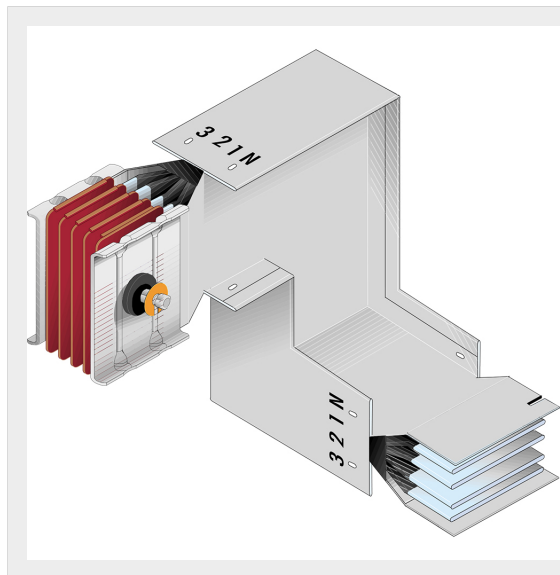

BTICINO > ZUCCHINI busbar > High power busbar > SCP Supercompact > Double vertical + horizontal elbows

**65390536P**Double vertical + horizontal elbows SCP - Type 4 Cu - In= 4000A
- double bar

Technical features

Brand	BTicino
Standard reference	CEI EN 61439-6
Rated voltage	1000Va.c.
Rated current	4000A
Protection index	IP55
Series	SCP

Documentation

 [Busbar catalogue](#)