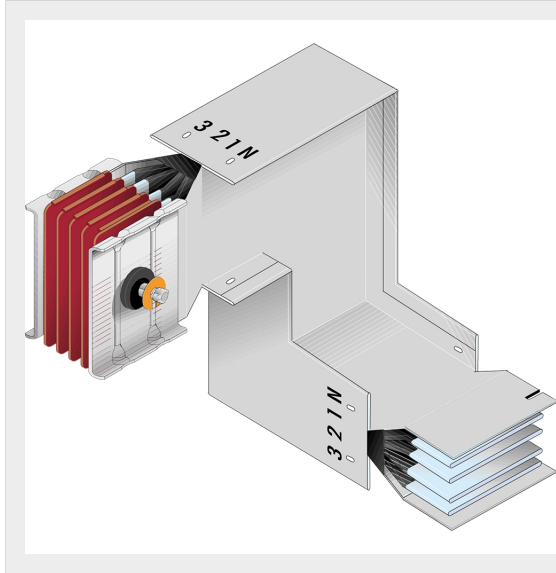

BTICINO > ZUCCHINI busbar > SCP Supercompact > Double vertical + horizontal elbows

65390536P

Double vertical + horizontal elbows SCP - Type 4 Cu - In= 4000A  
- double bar

## Technical features

Protection index	IP55
Standard reference	CEI EN 61439-6
Rated voltage	1000V
Rated current	4000A
Series	SCP