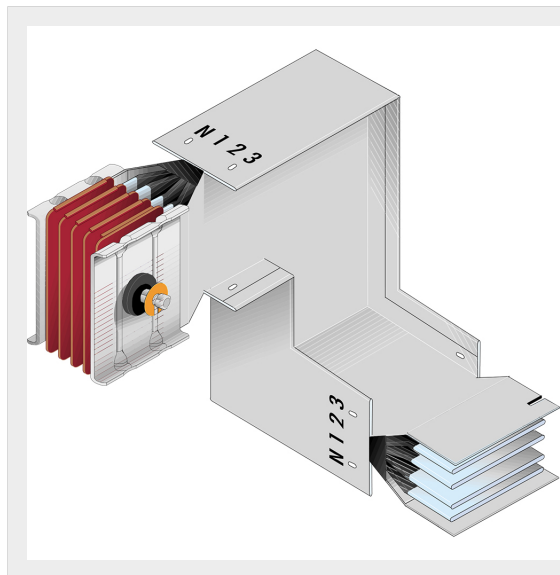

BTICINO > ZUCCHINI busbar > High power busbar > SCP Supercompact > Double vertical + horizontal elbows

**65390506P**Double vertical + horizontal elbows SCP - Type 1 Cu - In= 4000A
- double bar

Technical features

Brand	BTicino
Standard reference	CEI EN 61439-6
Rated voltage	1000Va.c.
Rated current	4000A
Protection index	IP55
Series	SCP

Documentation

 [Busbar catalogue](#)