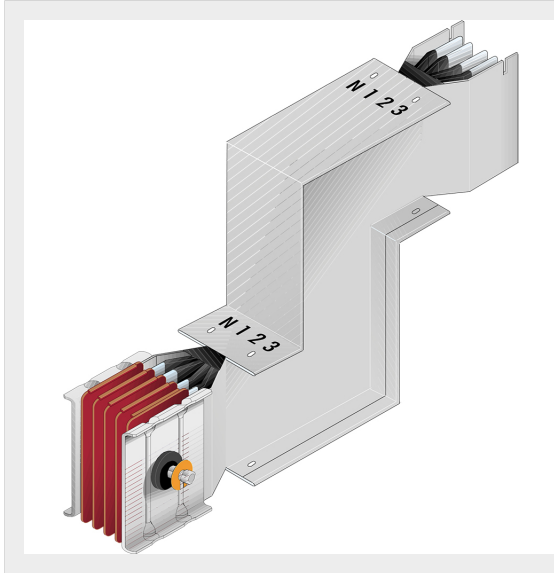

BTICINO &gt; ZUCCHINI busbar &gt; High power busbar &gt; SCP Supercompact &gt; Double vertical elbows

**65390458P**

Double vertical elbow (left) SCP - Type 1 Cu - In= 5000A - double bar

## Technical features

Brand	BTicino
Standard reference	CEI EN 61439-6
Rated voltage	1000V
Rated current	5000A
Protection index	IP55
Series	SCP