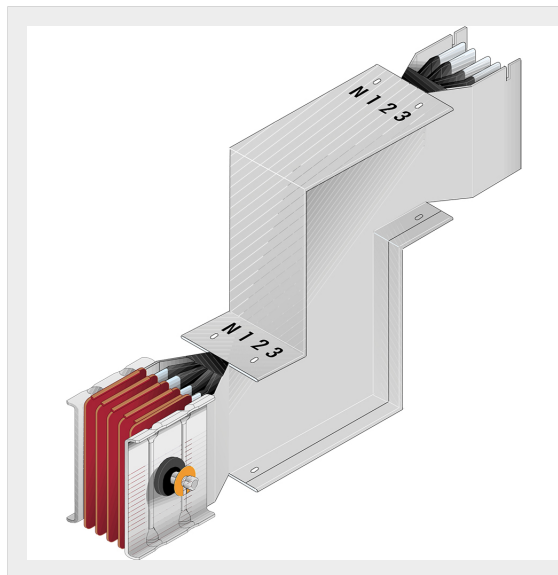

BTICINO > ZUCCHINI busbar > High power busbar > SCP Supercompact > Double vertical elbows

**65390456P**

Double vertical elbow (left) SCP - Type 1 Cu - In= 4000A - double bar

Technical features

Brand	BTicino
Standard reference	CEI EN 61439-6
Rated voltage	1000Vac
Rated current	4000A
Protection index	IP55
Series	SCP