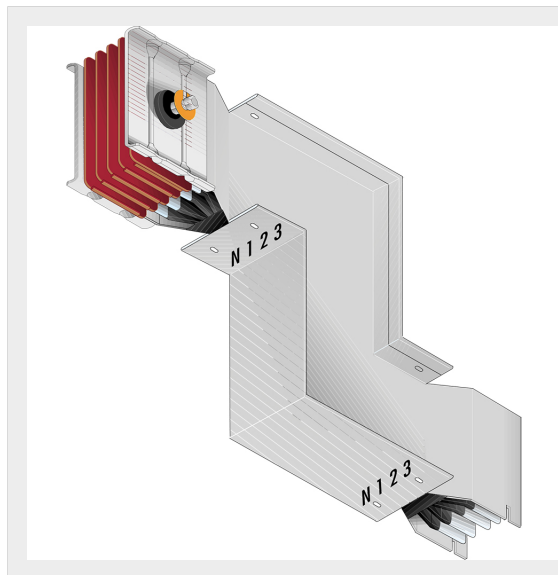

BTICINO > ZUCCHINI busbar > High power busbar > SCP Supercompact > Double vertical elbows

**65390446P**

Double vertical elbow (right) SCP - Type 2 Cu - In= 4000A - double bar

Technical features

Brand	BTicino
Standard reference	CEI EN 61439-6
Rated voltage	1000Vac
Rated current	4000A
Protection index	IP55
Series	SCP