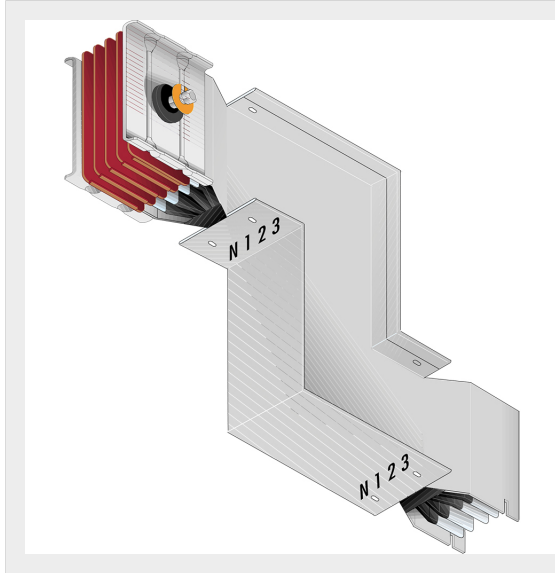

BTICINO > ZUCCHINI busbar > High power busbar > SCP Supercompact > Double vertical elbows

**65390445P**

Double vertical elbow (right) SCP - Type 2 Cu - In= 3200A - double bar

Technical features

Brand	BTicino
Standard reference	CEI EN 61439-6
Rated voltage	1000V
Rated current	3200A
Protection index	IP55
Series	SCP