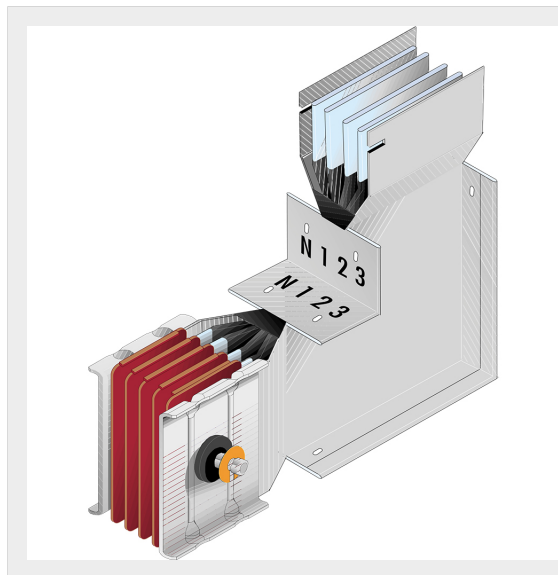

BTICINO > ZUCCHINI busbar > High power busbar > SCP Supercompact > Vertical elbows

**65390436P**

Vertical elbow (left) SCP - Type 1 - special Cu - In= 4000A - double bar

Technical features

Brand	BTicino
Standard reference	CEI EN 61439-6
Rated voltage	1000V
Rated current	4000A
Protection index	IP55
Series	SCP