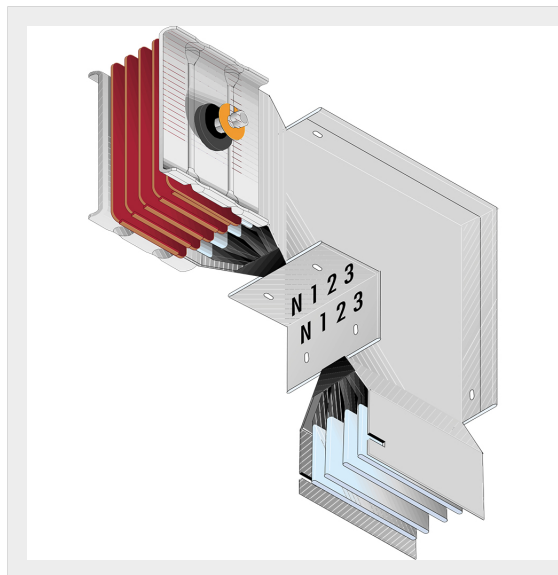

BTICINO &gt; ZUCCHINI busbar &gt; High power busbar &gt; SCP Supercompact &gt; Vertical elbows

**65390426P**

Vertical elbow (right) SCP - Type 2 - special Cu - In= 4000A - double bar

## Technical features

Brand	BTicino
Standard reference	CEI EN 61439-6
Rated voltage	1000Vac
Rated current	4000A
Protection index	IP55
Series	SCP