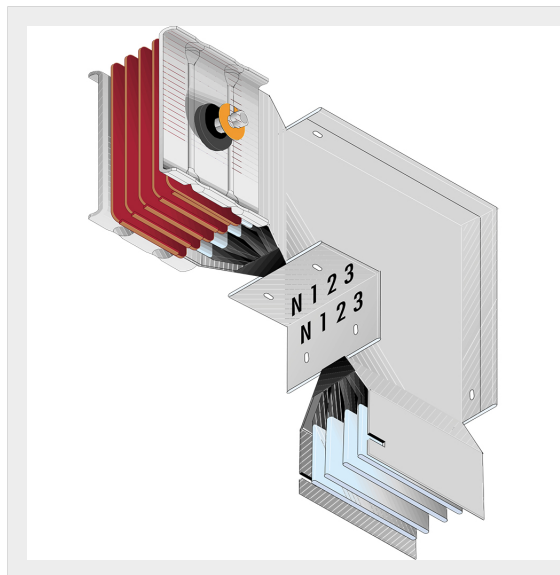

BTICINO &gt; ZUCCHINI busbar &gt; High power busbar &gt; SCP Supercompact &gt; Vertical elbows

**65390405P**

Vertical elbow (right) SCP - Type 2 - Standard Cu - In= 3200A - double bar

## Technical features

Brand	BTicino
Standard reference	CEI EN 61439-6
Rated voltage	1000Va.c.
Rated current	3200A
Protection index	IP55
Series	SCP