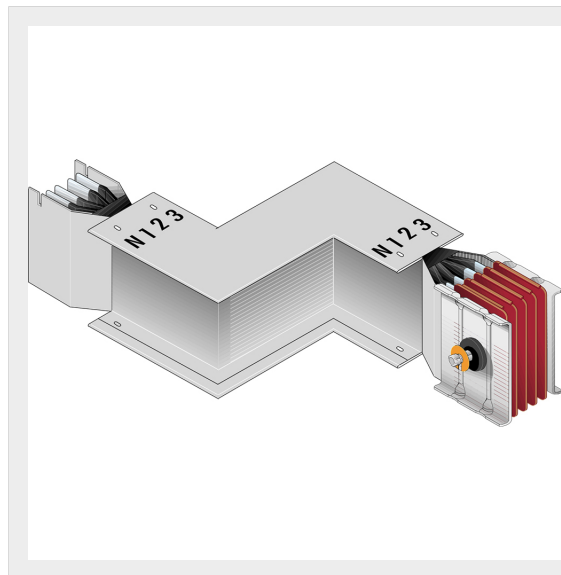

BTICINO &gt; ZUCCHINI busbar &gt; High power busbar &gt; SCP Supercompact &gt; Double horizontal elbows

**65390356P**

Double horizontal elbow (left) SCP - Type 2 Cu - In= 4000A - double bar

## Technical features

Brand	BTicino
Standard reference	CEI EN 61439-6
Rated voltage	1000V
Rated current	4000A
Protection index	IP55
Series	SCP