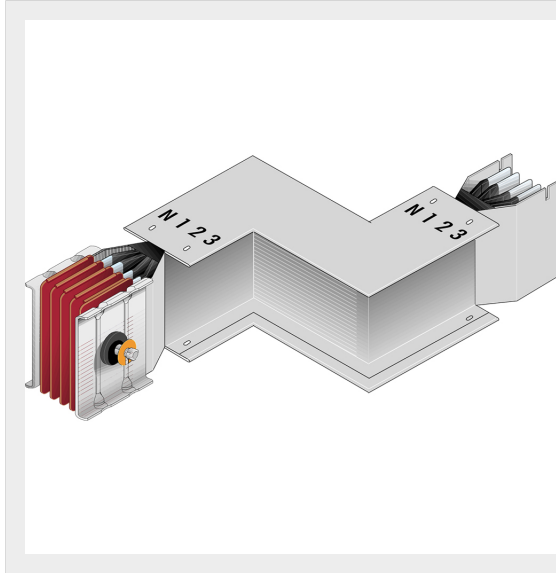

BTICINO > ZUCCHINI busbar > SCP Supercompact > Double horizontal elbows

65390345P

Double horizontal elbow (right) SCP - Type 1 Cu - In= 3200A - double bar

Technical features

Protection index	IP55
Standard reference	CEI EN 61439-6
Rated voltage	1000V
Rated current	3200A
Series	SCP