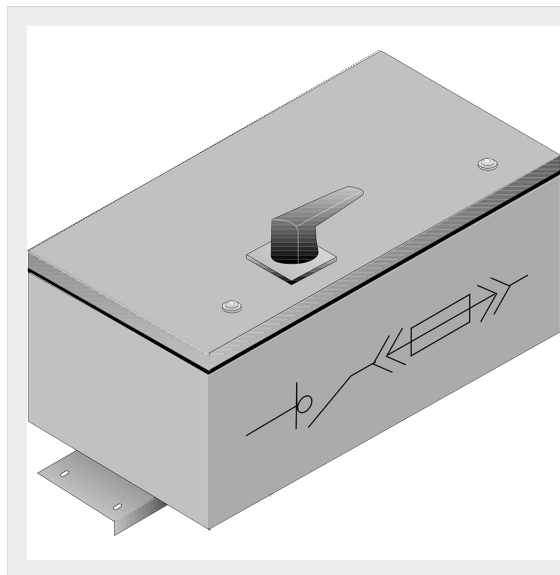

BTICINO &gt; ZUCCHINI busbar &gt; High power busbar &gt; SCP Supercompact &gt; Tap-off boxes

## 65286044P

Bolt-on tap-off box for SCP with disconnecter switch AC23A and fuse carrier Type NH 3 da 630A - In= 2000-2500A (Al/Cu)