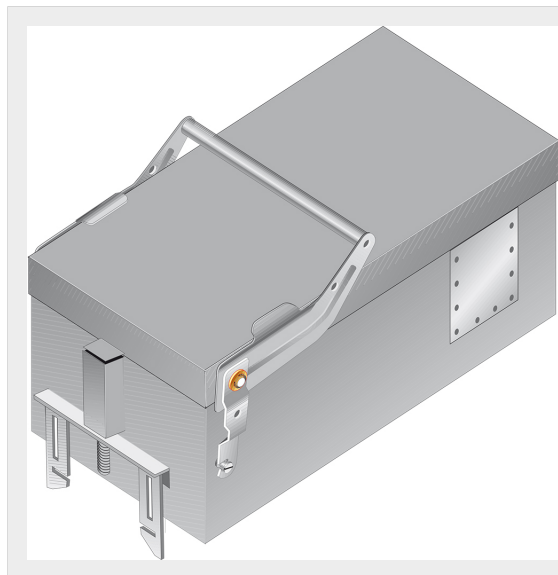

BTICINO &gt; ZUCCHINI busbar &gt; High power busbar &gt; SCP Supercompact &gt; Tap-off boxes

## 65285055P

Tap-off box for SCP with disconnecter switch AC23A and fuse carrier Type NH 2 da 400A

### Technical features

|                    |                |
|--------------------|----------------|
| Brand              | BTicino        |
| Standard reference | CEI EN 61439-6 |
| Rated voltage      | 1000V          |
| Rated current      | 400A           |
| Protection index   | IP55           |
| Series             | SCP            |