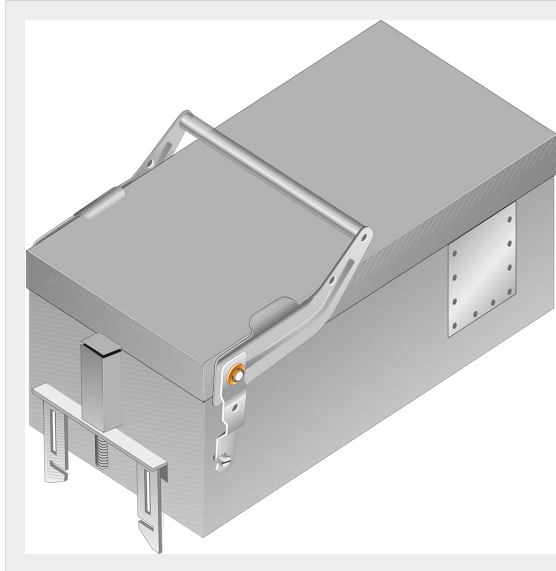

BTICINO > ZUCCHINI busbar > High power busbar > SCP Supercompact > Tap-off boxes

65285054P

Tap-off box for SCP with disconnect switch AC23A and fuse carrier Type NH 1 da 250A

Technical features

Brand	BTicino
Standard reference	CEI EN 61439-6
Rated voltage	1000Vac
Rated current	250A
Protection index	IP55
Series	SCP