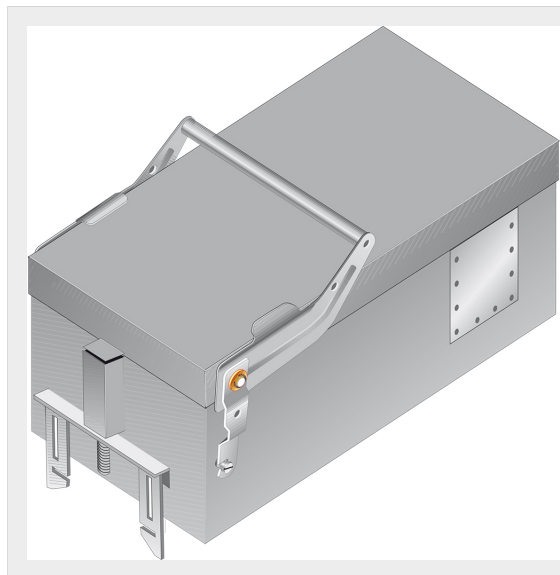

BTICINO > ZUCCHINI busbar > High power busbar > SCP Supercompact > Tap-off boxes

**65285016P**

Tap-off box for SCP empty to complete with circuit breakers - In=630A

Technical features

Brand	BTicino
Standard reference	CEI EN 61439-6
Rated voltage	1000V
Rated current	630A
Protection index	IP55
Series	SCP