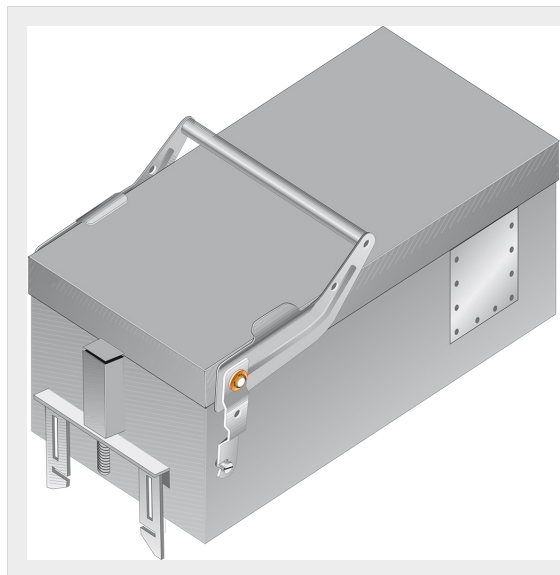

BTICINO &gt; ZUCCHINI busbar &gt; High power busbar &gt; SCP Supercompact &gt; Tap-off boxes

**65285014P**

Tap-off box for SCP empty to complete with circuit breakers - In=250A

## Technical features

Brand	BTicino
Standard reference	CEI EN 61439-6
Rated voltage	1000Vac
Rated current	250A
Protection index	IP55
Series	SCP