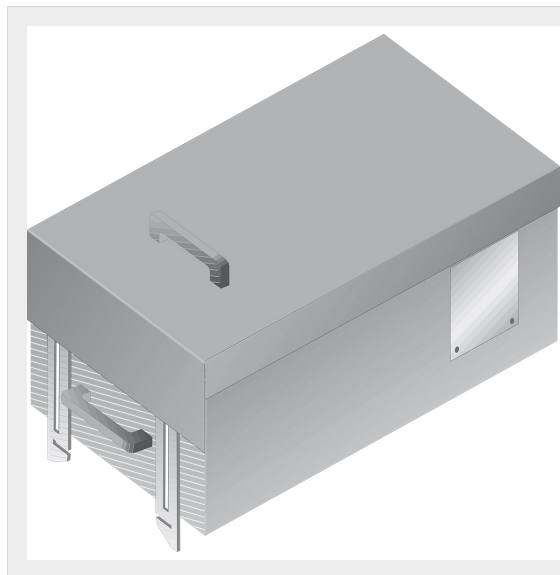

BTICINO > ZUCCHINI busbar > High power busbar > SCP Supercompact > Tap-off boxes

**65285013P**

Tap-off box for SCP empty to complete with circuit breakers - In=160A

Technical features

Brand	BTicino
Standard reference	CEI EN 61439-6
Rated voltage	1000Vac
Rated current	160A
Protection index	IP55
Series	SCP