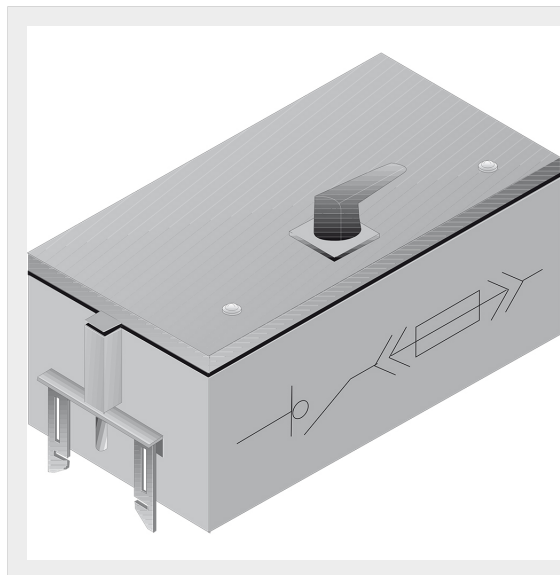

BTICINO > ZUCCHINI busbar > High power busbar > SCP Supercompact > Tap-off boxes

65282002P

Plug-in tap-off box for SCP with disconnect switch AC23A and fuse carrier Type NH 1 da 250A

Technical features

Brand	BTicino
Standard reference	CEI EN 61439-6
Rated voltage	1000Vac
Rated current	250A
Protection index	IP55
Series	SCP