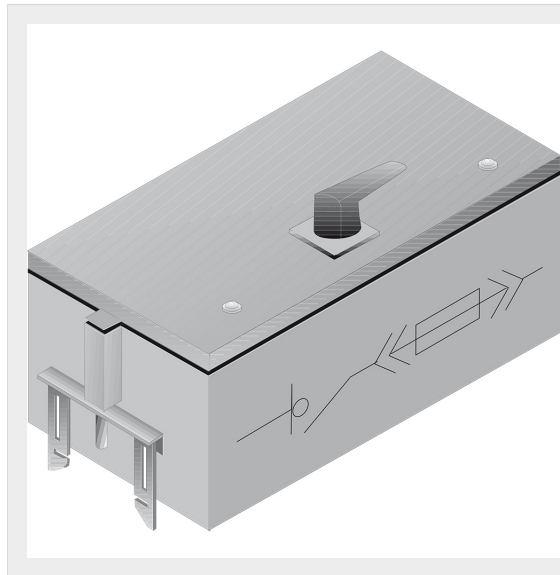

BTICINO > ZUCCHINI busbar > SCP Supercompact > Tap-off boxes

65282001P

Plug-in tap-off box for SCP with disconnecter switch AC23A and fuse carrier Type NH 00 da 125A

Technical features

Protection index	IP55
Standard reference	CEI EN 61439-6
Rated voltage	1000V
Rated current	125A
Series	SCP