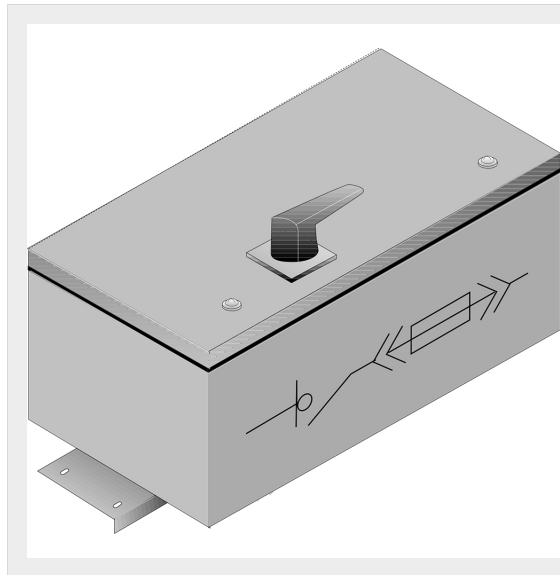

BTICINO &gt; ZUCCHINI busbar &gt; High power busbar &gt; SCP Supercompact &gt; Tap-off boxes

## 65281874P

Bolt-on tap-off box for SCP with disconnecter switch AC23A and fuse carrier Type NH 4 da 1250A - In= 2000-2500A (Al/Cu)