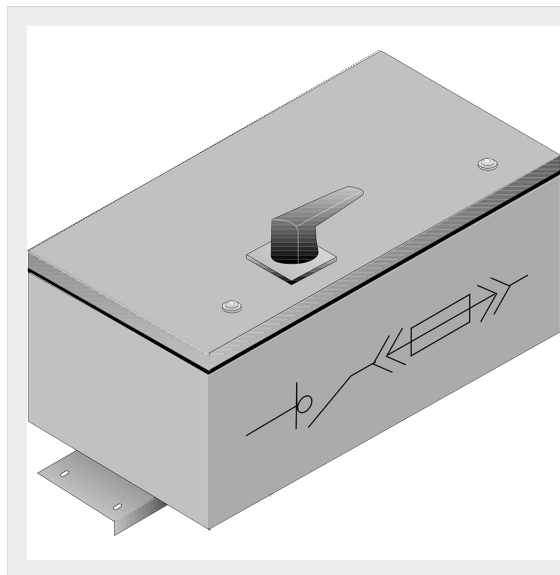

BTICINO > ZUCCHINI busbar > High power busbar > SCP Supercompact > Tap-off boxes

65281861P

Bolt-on tap-off box for SCP with disconnecter switch AC23A and fuse carrier Type NH 4 da 1000A - In= 630-1250A (Al/Cu)

Technical features

Brand	BTicino
Standard reference	CEI EN 61439-6
Rated voltage	1000Vac
Rated current	630-1250A
Protection index	IP55
Series	SCP

Documentation

 [Busbar catalogue](#)