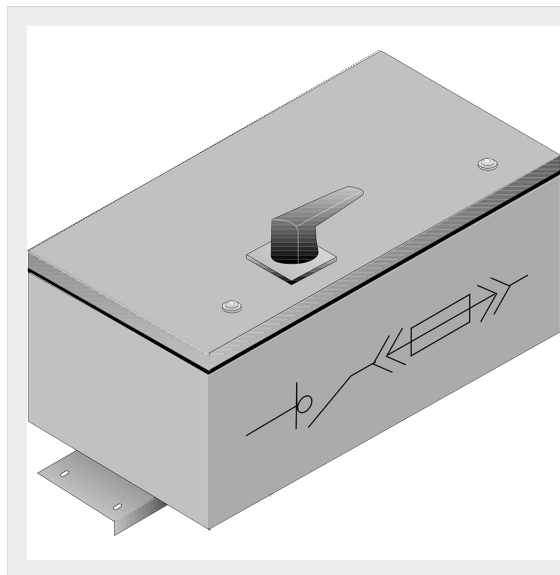

BTICINO > ZUCCHINI busbar > High power busbar > SCP Supercompact > Tap-off boxes

65281851P

Bolt-on tap-off box for SCP with disconnecter switch AC23A and fuse carrier Type NH 4 da 800A - In= 630-1250A (Al/Cu)

Technical features

Brand	BTicino
Standard reference	CEI EN 61439-6
Rated voltage	1000V
Rated current	630-1250A
Protection index	IP55
Series	SCP

Documentation

 [Busbar catalogue](#)