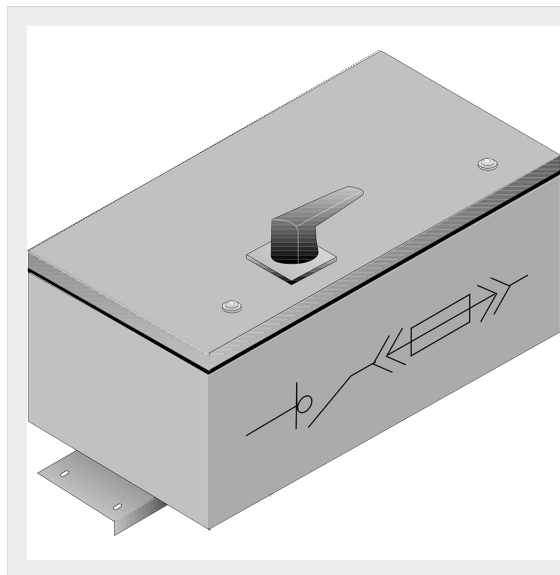

BTICINO > ZUCCHINI busbar > High power busbar > SCP Supercompact > Tap-off boxes

65281824P

Bolt-on tap-off box for SCP with disconnecter switch AC23A and fuse carrier Type NH 1 da 250A - In= 2000-2500A (Al/Cu)

Technical features

Brand	BTicino
Standard reference	CEI EN 61439-6
Rated voltage	1000V
Rated current	2000-2500A
Protection index	IP55
Series	SCP

Documentation

 [Busbar catalogue](#)