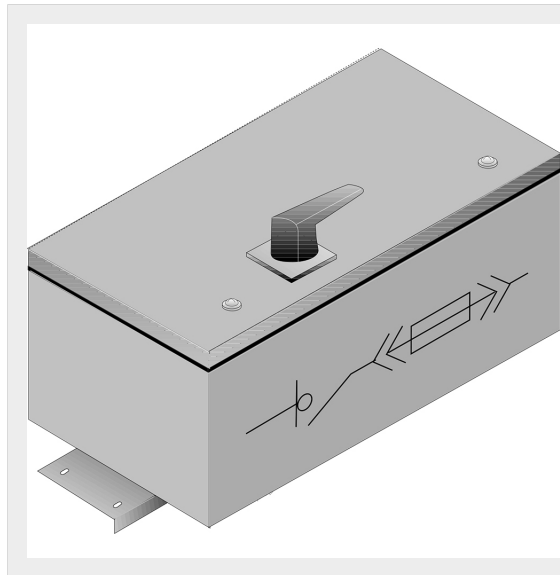

BTICINO > ZUCCHINI busbar > High power busbar > SCP Supercompact > Tap-off boxes

65281812P

Bolt-on tap-off box for SCP with disconnecter switch AC23A and fuse carrier Type NH 00 da 125A - In= 1600-2000A (Al/Cu)

Technical features

Brand	BTicino
Standard reference	CEI EN 61439-6
Rated voltage	1000V
Rated current	1600-2000A
Protection index	IP55
Series	SCP

Documentation

 [Busbar catalogue](#)