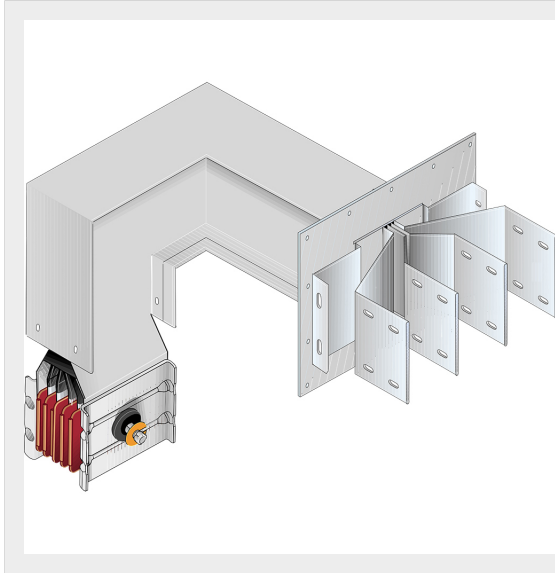

BTICINO > ZUCCHINI busbar > High power busbar > SCP Supercompact > Connection interface with horizontal + vertical elbow

**65281666P**

Busbar outlet element with horizontal + vertical elbow for busbar SCP - Type 7 Cu - In= 2000A

Technical features

Brand	BTicino
Standard reference	CEI EN 61439-6
Rated voltage	1000Vac
Rated current	2000A
Protection index	IP55
Series	SCP

Documentation

 [Busbar catalogue](#)