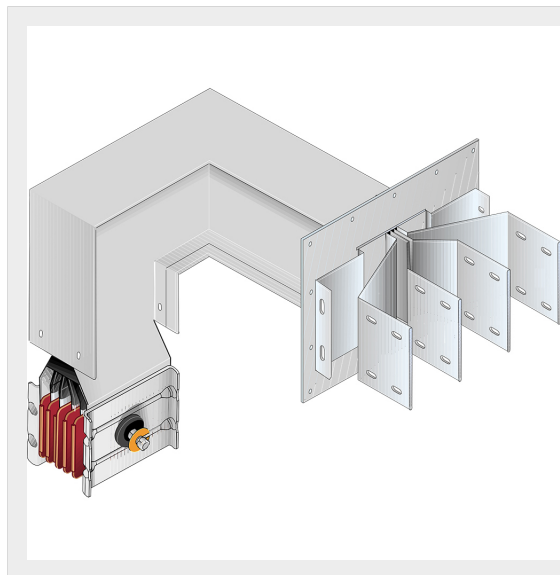

BTICINO > ZUCCHINI busbar > High power busbar > SCP Supercompact > Connection interface with horizontal + vertical elbow

**65281656P**

Busbar outlet element with horizontal + vertical elbow for busbar SCP - Type 6 Cu - In= 2000A

Technical features

Brand	BTicino
Standard reference	CEI EN 61439-6
Rated voltage	1000V
Rated current	2000A
Protection index	IP55
Series	SCP

Documentation

 [Busbar catalogue](#)